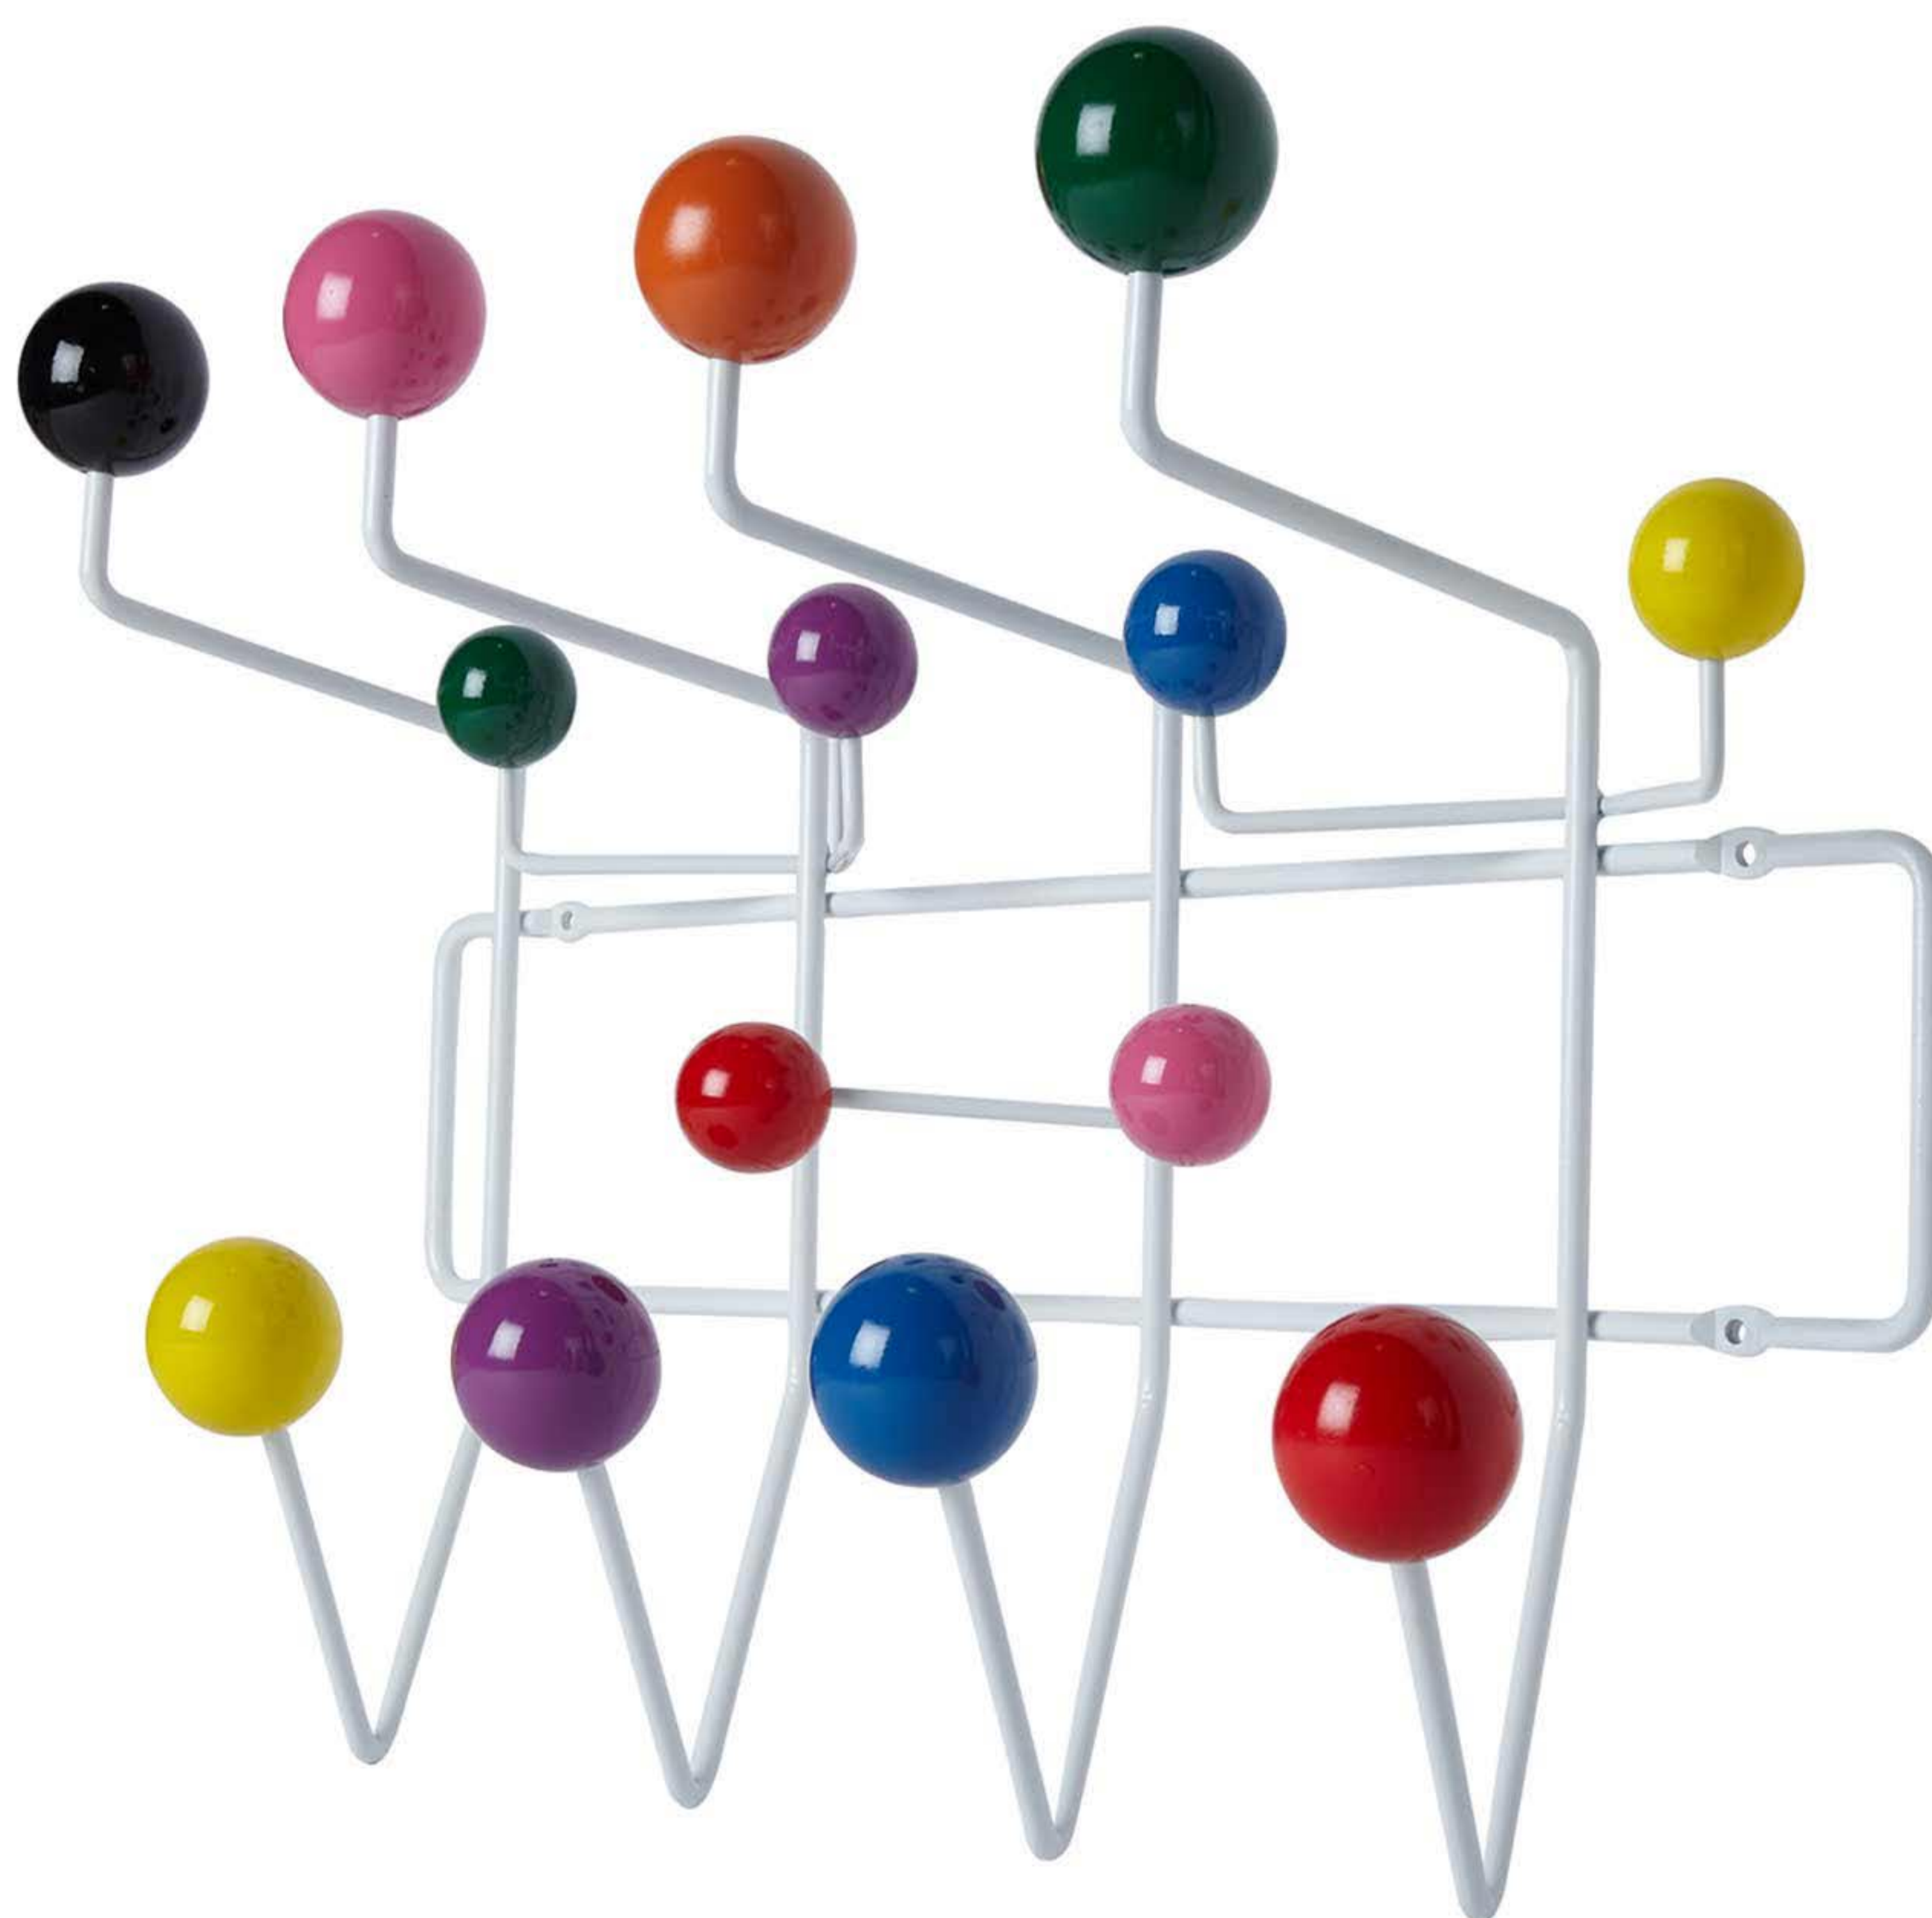

Bulb Fitting:
E27 screw.

Dimensions:
H40cm X Ø40cm

Fall:
The lamp can be adjusted to fall between 30cm and 150cm from the ceiling

Weight:
10kg

Accessories

Eames Elephant Reproduction

Materials:
Injection moulded polypropylene

Dimensions:
W40cm x D70cm x H43cm

Weight:
8kg

Available colours:

Eames Hang It All Reproduction

Materials:
Powder coated steel frame with glossy plastic coloured balls. Fixing screws supplied

Dimensions:
W49cm x D18.5cm x H37cm

Weight:
5kg

Available colours:

Handmade Cabinets

Vesterbro Open Side Table

Materials:
High quality MDF veneer wood, lacquer coated for protection. Handmade in the UK. Available in any size or colour specification of your choice

Dimensions:
W42cm x D42cm x H53cm

Available veneer:

Vesterbro Drawer Side Table

Materials:
High quality MDF veneer wood, lacquer coated for protection. Handmade in the UK. Available in any size or colour specification of your choice