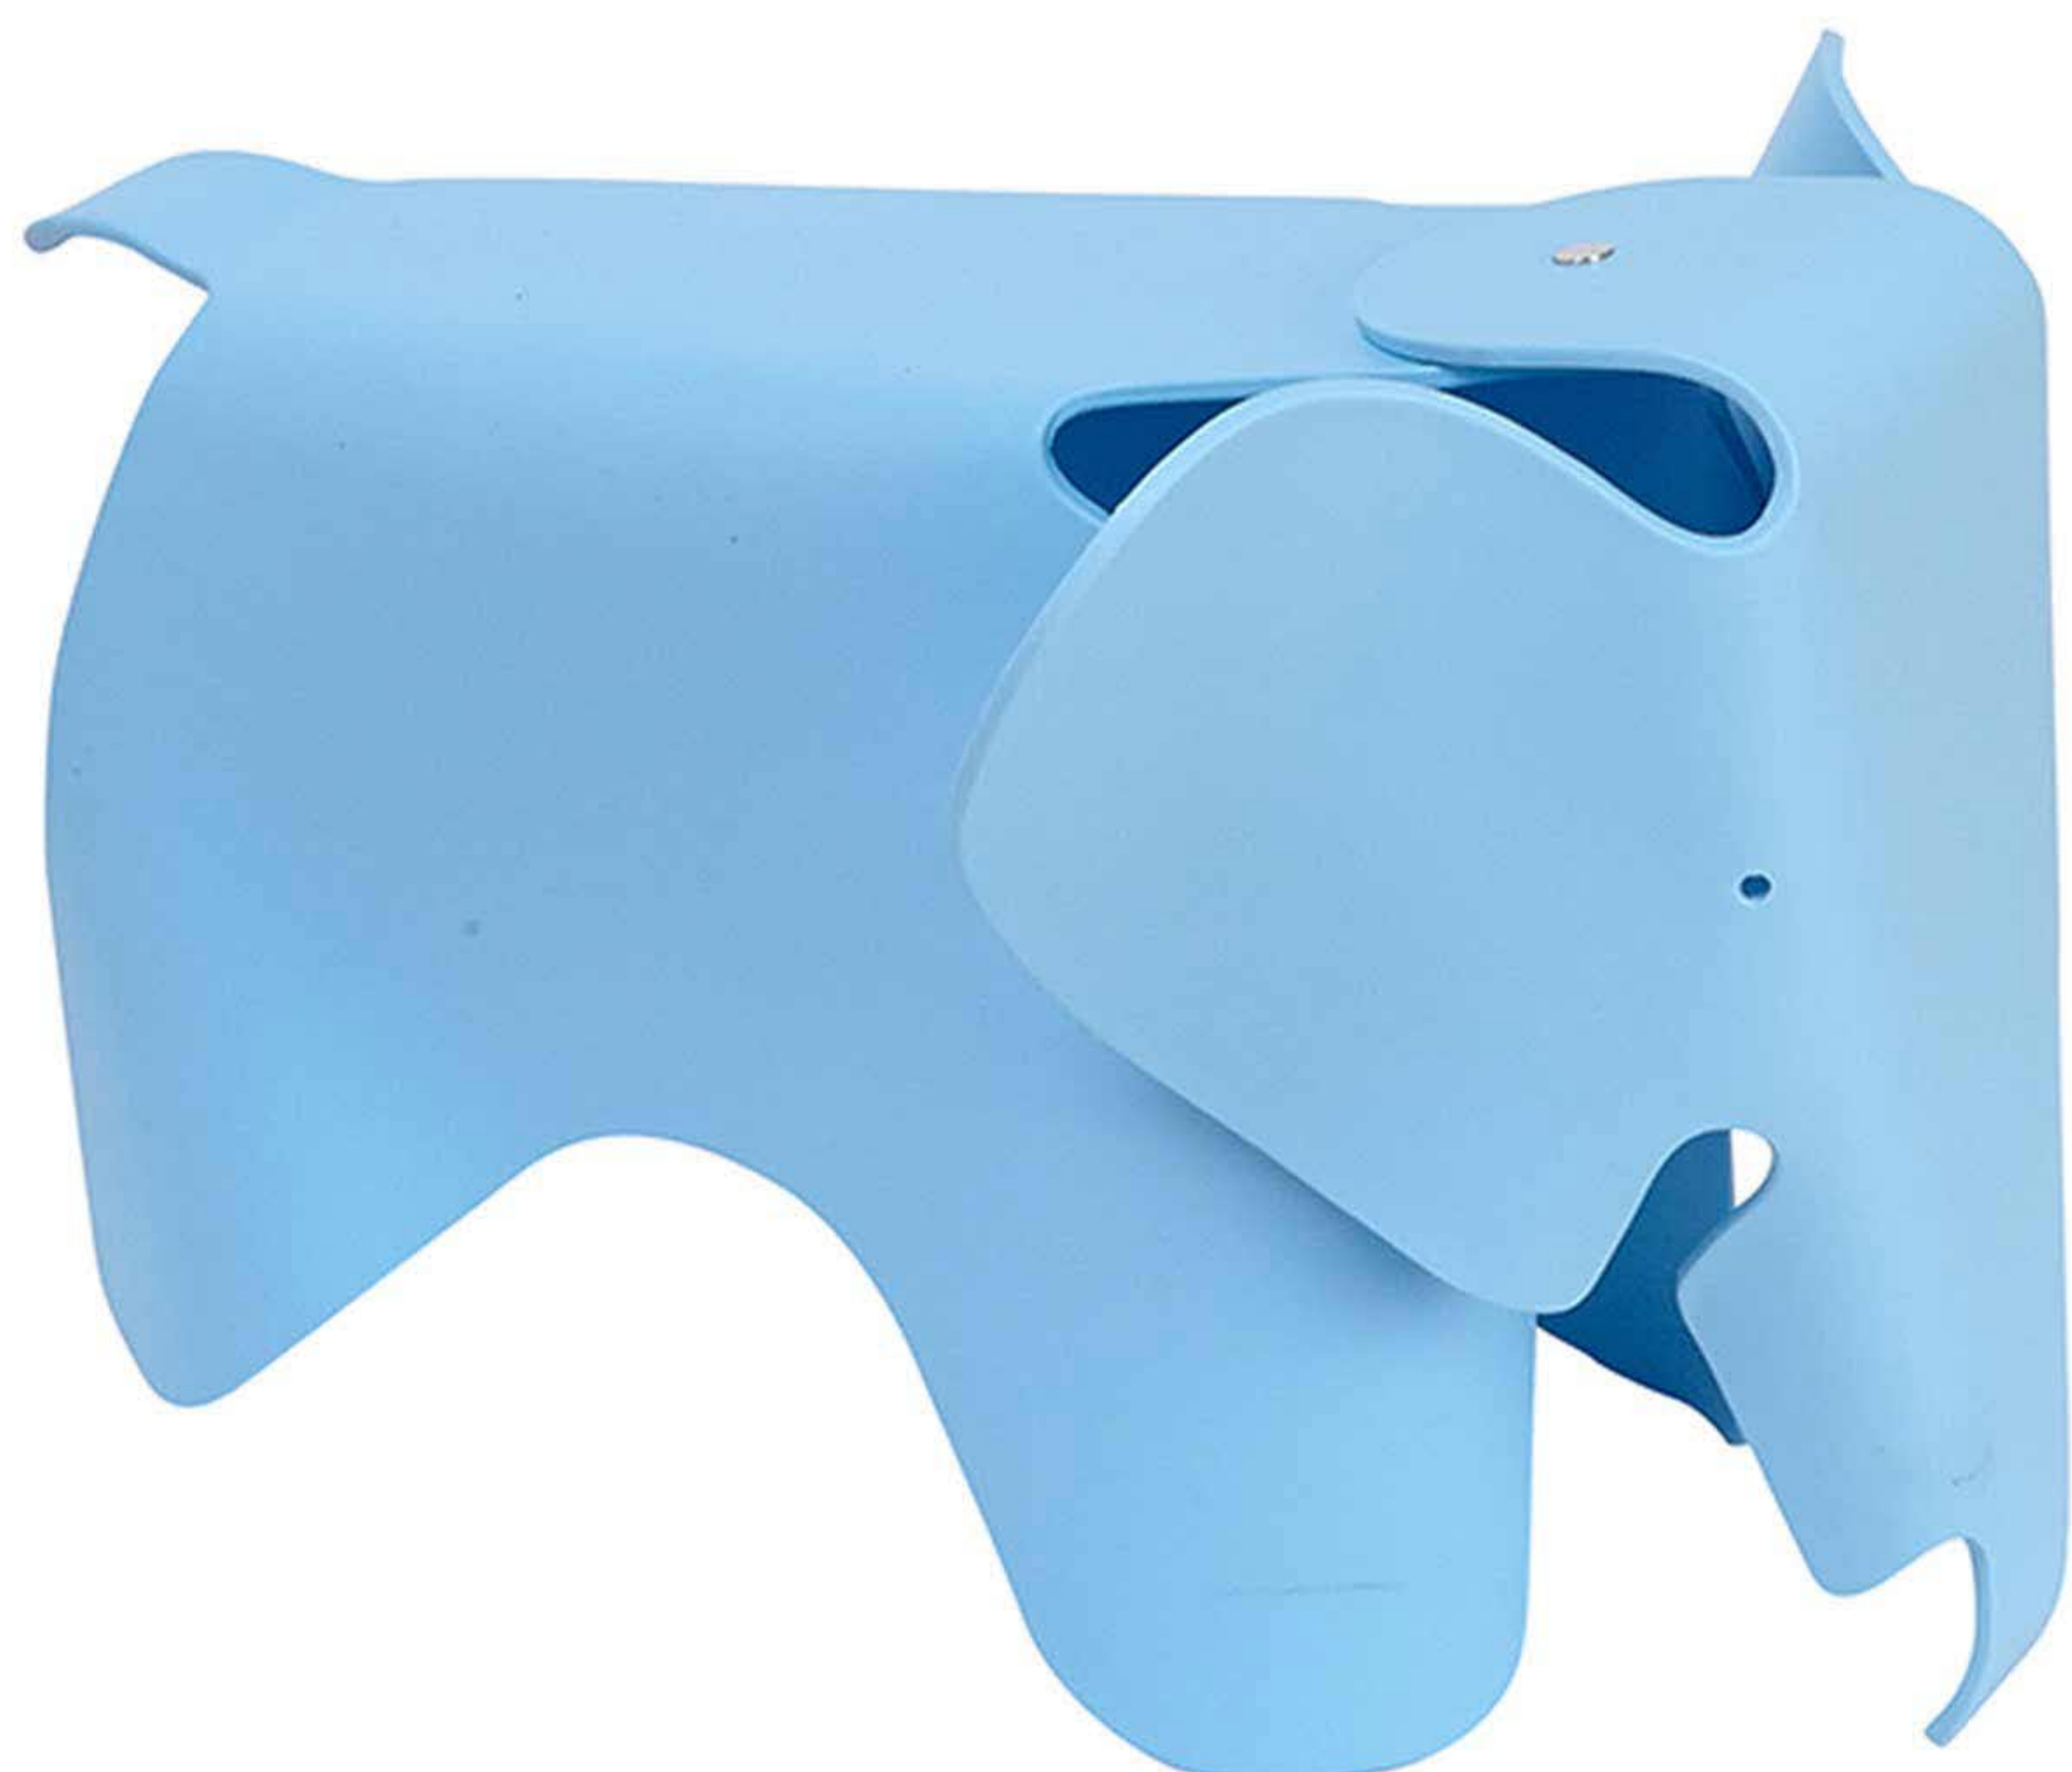

Bulb Fitting:
E27 screw.

Dimensions:
H40cm X Ø40cm

Fall:
The lamp can be adjusted to fall between 30cm and 150cm from the ceiling

Weight:
10kg

Accessories

Eames Elephant Reproduction

Materials:
Injection moulded polypropylene